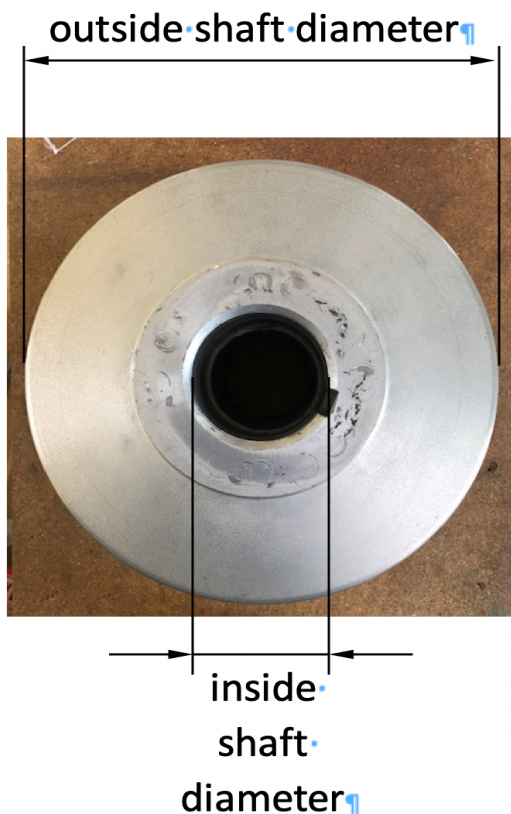

categorie:  
type:  
manufacturer:

others  
sectional beam for warp knitting  
AluColor

type I:	14 inch	available quantity:	52 psc	& 29 psc with yarn
		inside shaft diameter:	70 mm	2,75 inch
		outside diameter:	355 mm	14 inch
		usable width:	178 mm	7 inch
type II:	12 inch	available quantity:	189 psc	& 27 psc with yarn
		inside shaft diameter:	70 mm	2,75 inch
		outside diameter:	304 mm	12 inch
		usable width:	178 mm	7 inch
type III:	10 inch	available quantity:	17 psc	& 17 psc with yarn
		inside shaft diameter:	70 mm	2,75 inch
		outside diameter:	254 mm	10 inch
		usable width:	178 mm	7 inch