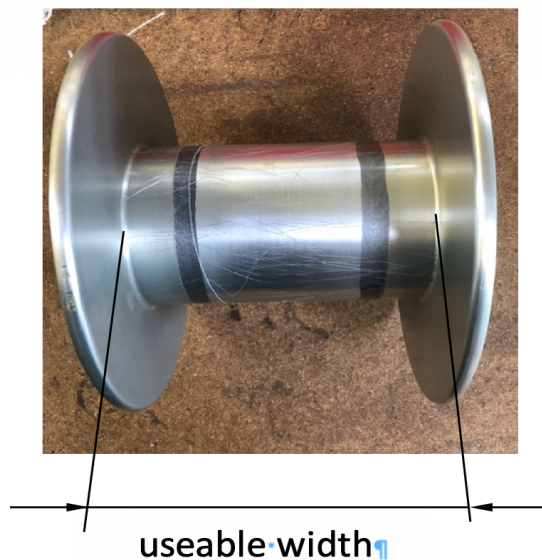

categorie:  
type:  
manufacturer:

others  
sectional beam for warp knitting  
AluColor

type I:	14 inch	available quantity:	52 psc	& 29 psc with yarn
		inside shaft diameter:	70 mm	2,75 inch
		outside diameter:	355 mm	14 inch
		usable width:	178 mm	7 inch
type II:	12 inch	available quantity:	189 psc	& 27 psc with yarn
		inside shaft diameter:	70 mm	2,75 inch
		outside diameter:	304 mm	12 inch
		usable width:	178 mm	7 inch
type III:	10 inch	available quantity:	17 psc	& 17 psc with yarn
		inside shaft diameter:	70 mm	2,75 inch
		outside diameter:	254 mm	10 inch
		usable width:	178 mm	7 inch